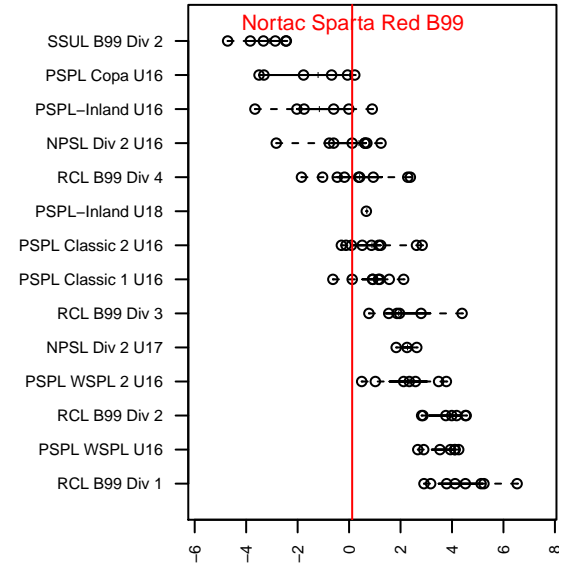

Nortac Sparta Red B99

FC Tacoma
 Tacoma, Tacoma, WA, WA
 B99 total strength=1261
 attack=7.7 defense=3.17
 fall league = PSPL Classic 1 U16
 notes= Nortac Sparta Red -> FC
 Tacoma Blue -> Nortac
 Sparta Red

alt names used:
 Sparta B99
 NORTAC SPARTA B99 Red
 NORTAC SPARTA B99 RED ()
 Nortac Sparta B99 Red

Venues played:
 2015 Crossfire Select BU16 Gold
 2015 Xtreme Cup BU16
 2015 PSPL Classic 1 U16
 2015 WA Cup HS Silver U16

**attack and defense variance (black dot)
relative to other teams
and top 10 in region**

**attack and defense rating
relative to others at age
and all opponents in last 13 months**

Performance relative to 13 month average