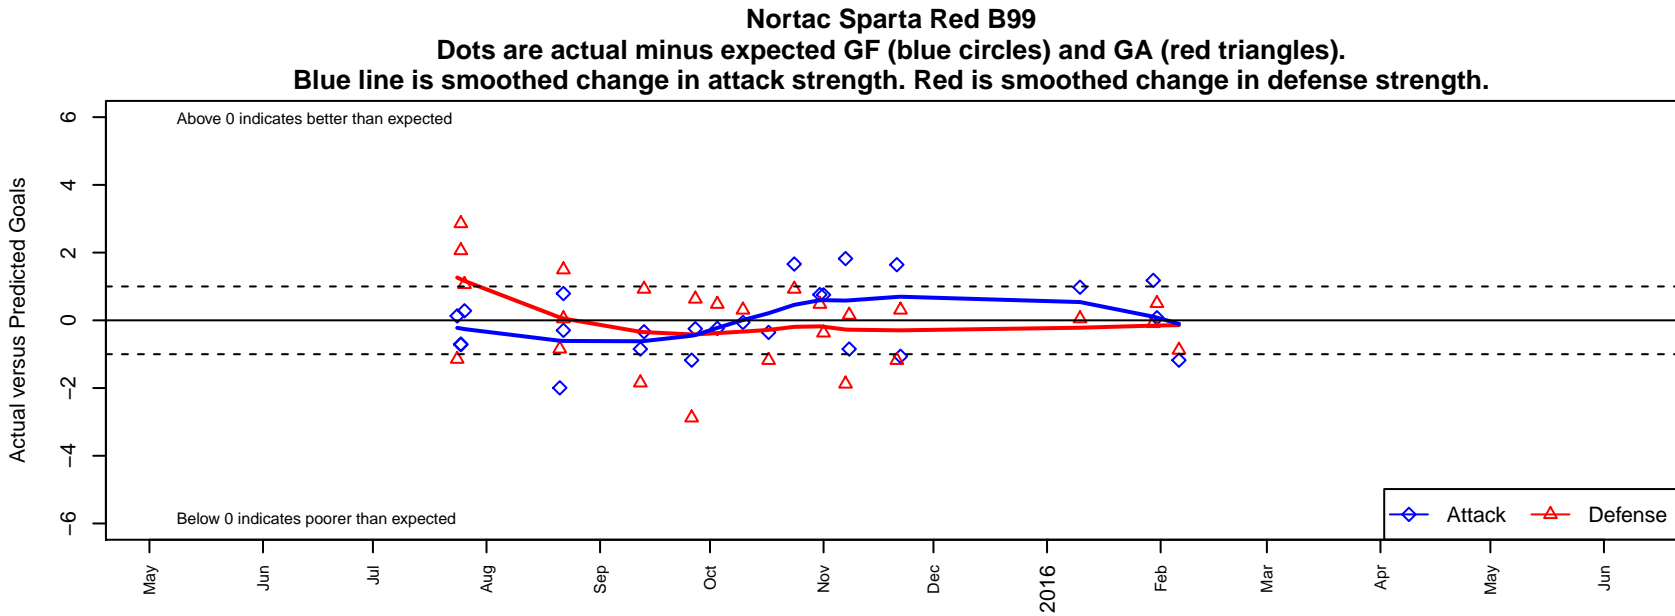

Nortac Sparta Red B99

FC Tacoma
 Tacoma, Tacoma, WA, WA
 B99 total strength=1261
 attack=7.7 defense=3.17
 fall league = PSPL Classic 1 U16
 notes= Nortac Sparta Red -> FC
 Tacoma Blue -> Nortac
 Sparta Red

**attack and defense variance (black dot)
relative to other teams
and top 10 in region**

**attack and defense rating
relative to others at age
and all opponents in last 13 months**

Performance relative to 13 month average